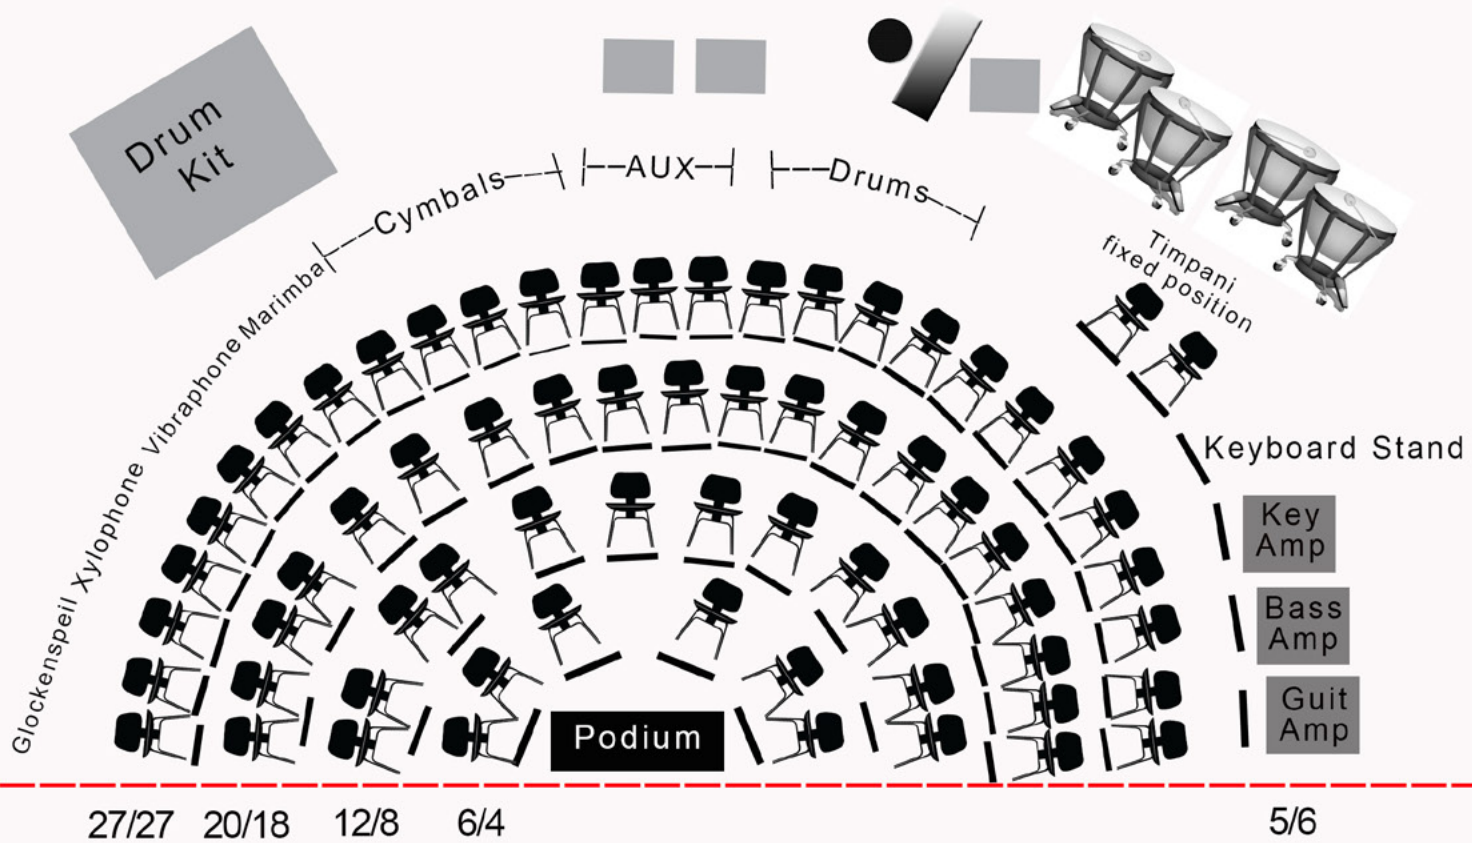

# BANDS & ORCHESTRAS

Provided percussion listed and positioned on stage.

Tuned  
 Glockenspeil  
 Xylophone  
 Vibraphone  
 Marimba  
 Tubullar Bells

Cymbals  
 Suspended  
 Crash

AUX  
 Wind Chimes  
 Temple blocks  
 Tam tam

Drums  
 Bass Drum Large  
 Bass Drum Small  
 Snare x2  
 Concert toms x4  
 Timbales  
 Congas  
 Bongos

Traps table x3

Percussion  
 11 Music stands

Piano available

Not to scale