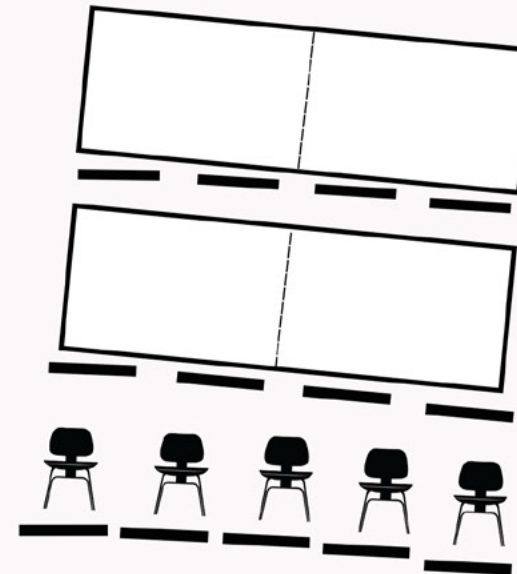

Timpani

Traps tables x3

Key
Amp

Bass
Amp

Guit
Amp

Fixed Risers
 2m x 1m - 40mm height

Fixed Risers
 2m x 1m - 20mm height

2x vocal mic available