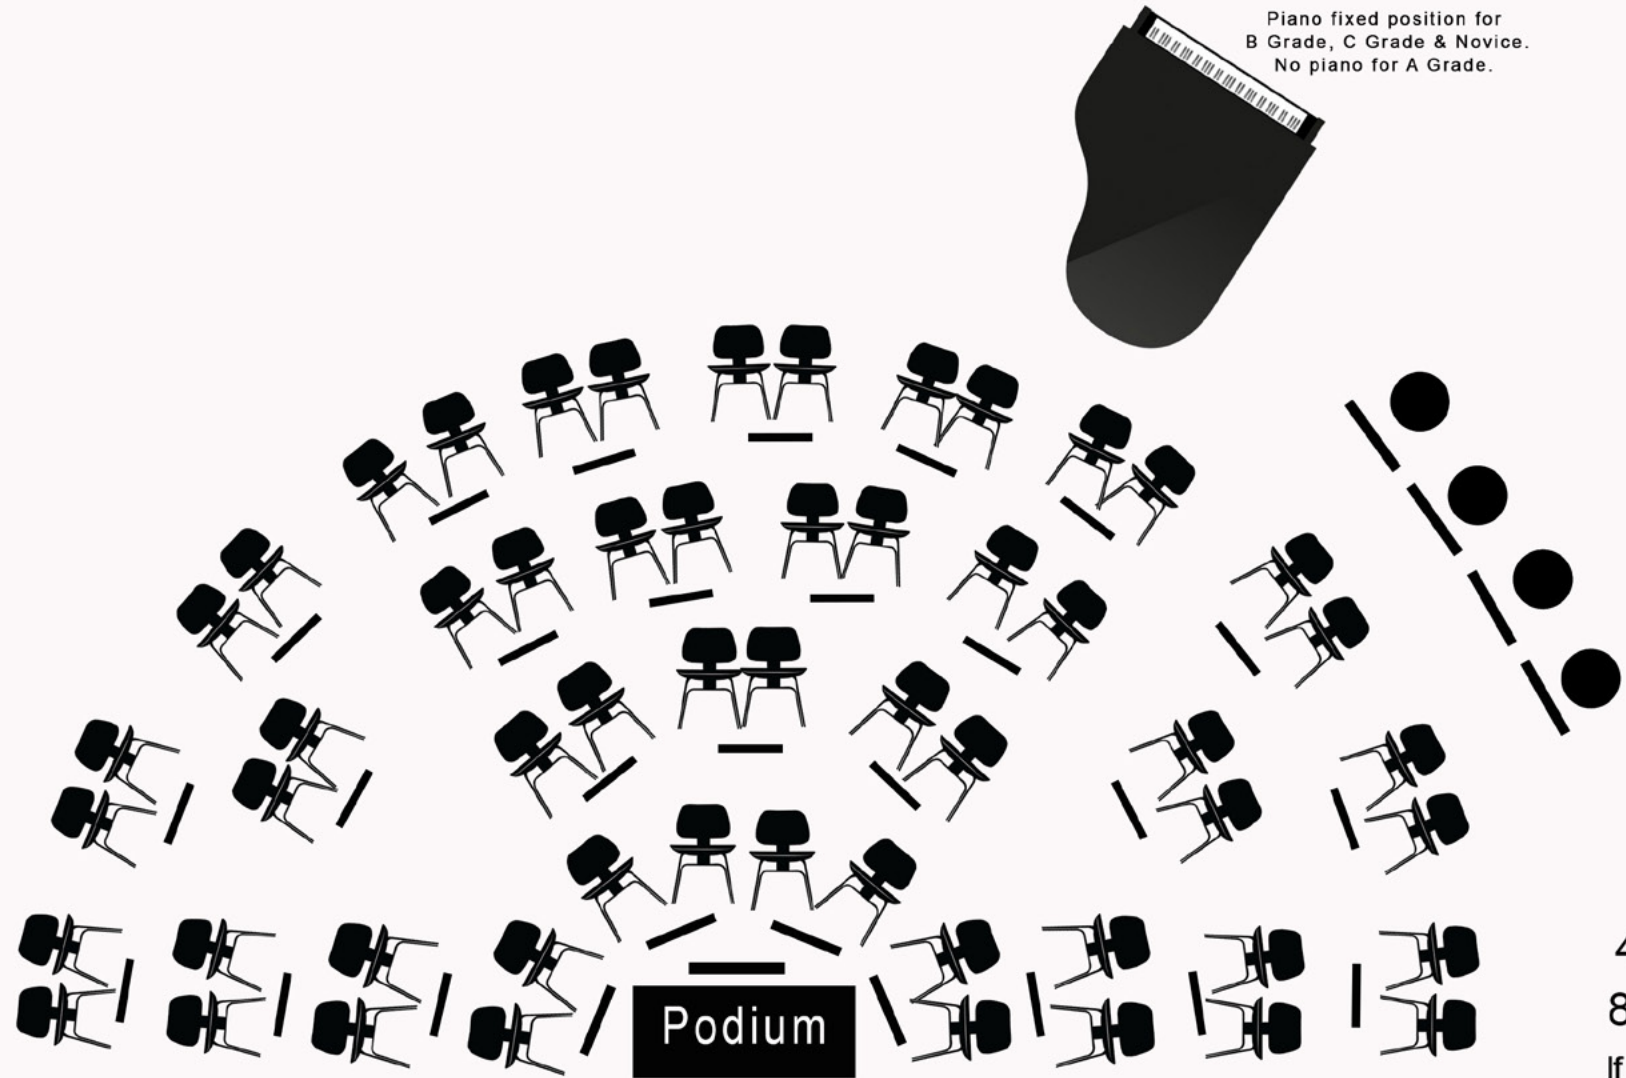

# STRING ORCHESTRA SEATED FORMAT

Stage plan below is fixed for up to 60 students.

Use this stage set up when rehearsing for this event.

Chairs and stands will not be moved for ensemble smaller than 60.

Not to Scale

22

12

10

8

4