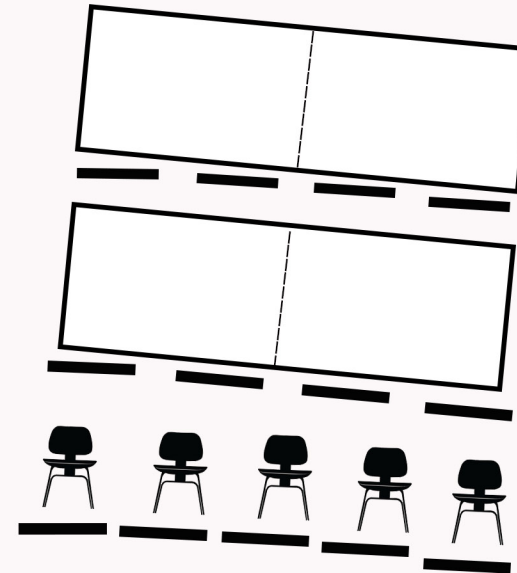

Timpani

Traps tables x3

Key
Amp

Bass
Amp

Guit
Amp

Fixed Risers
 2m x 1m - 40mm height

Fixed Risers
 2m x 1m - 20mm height

2x vocal mic available